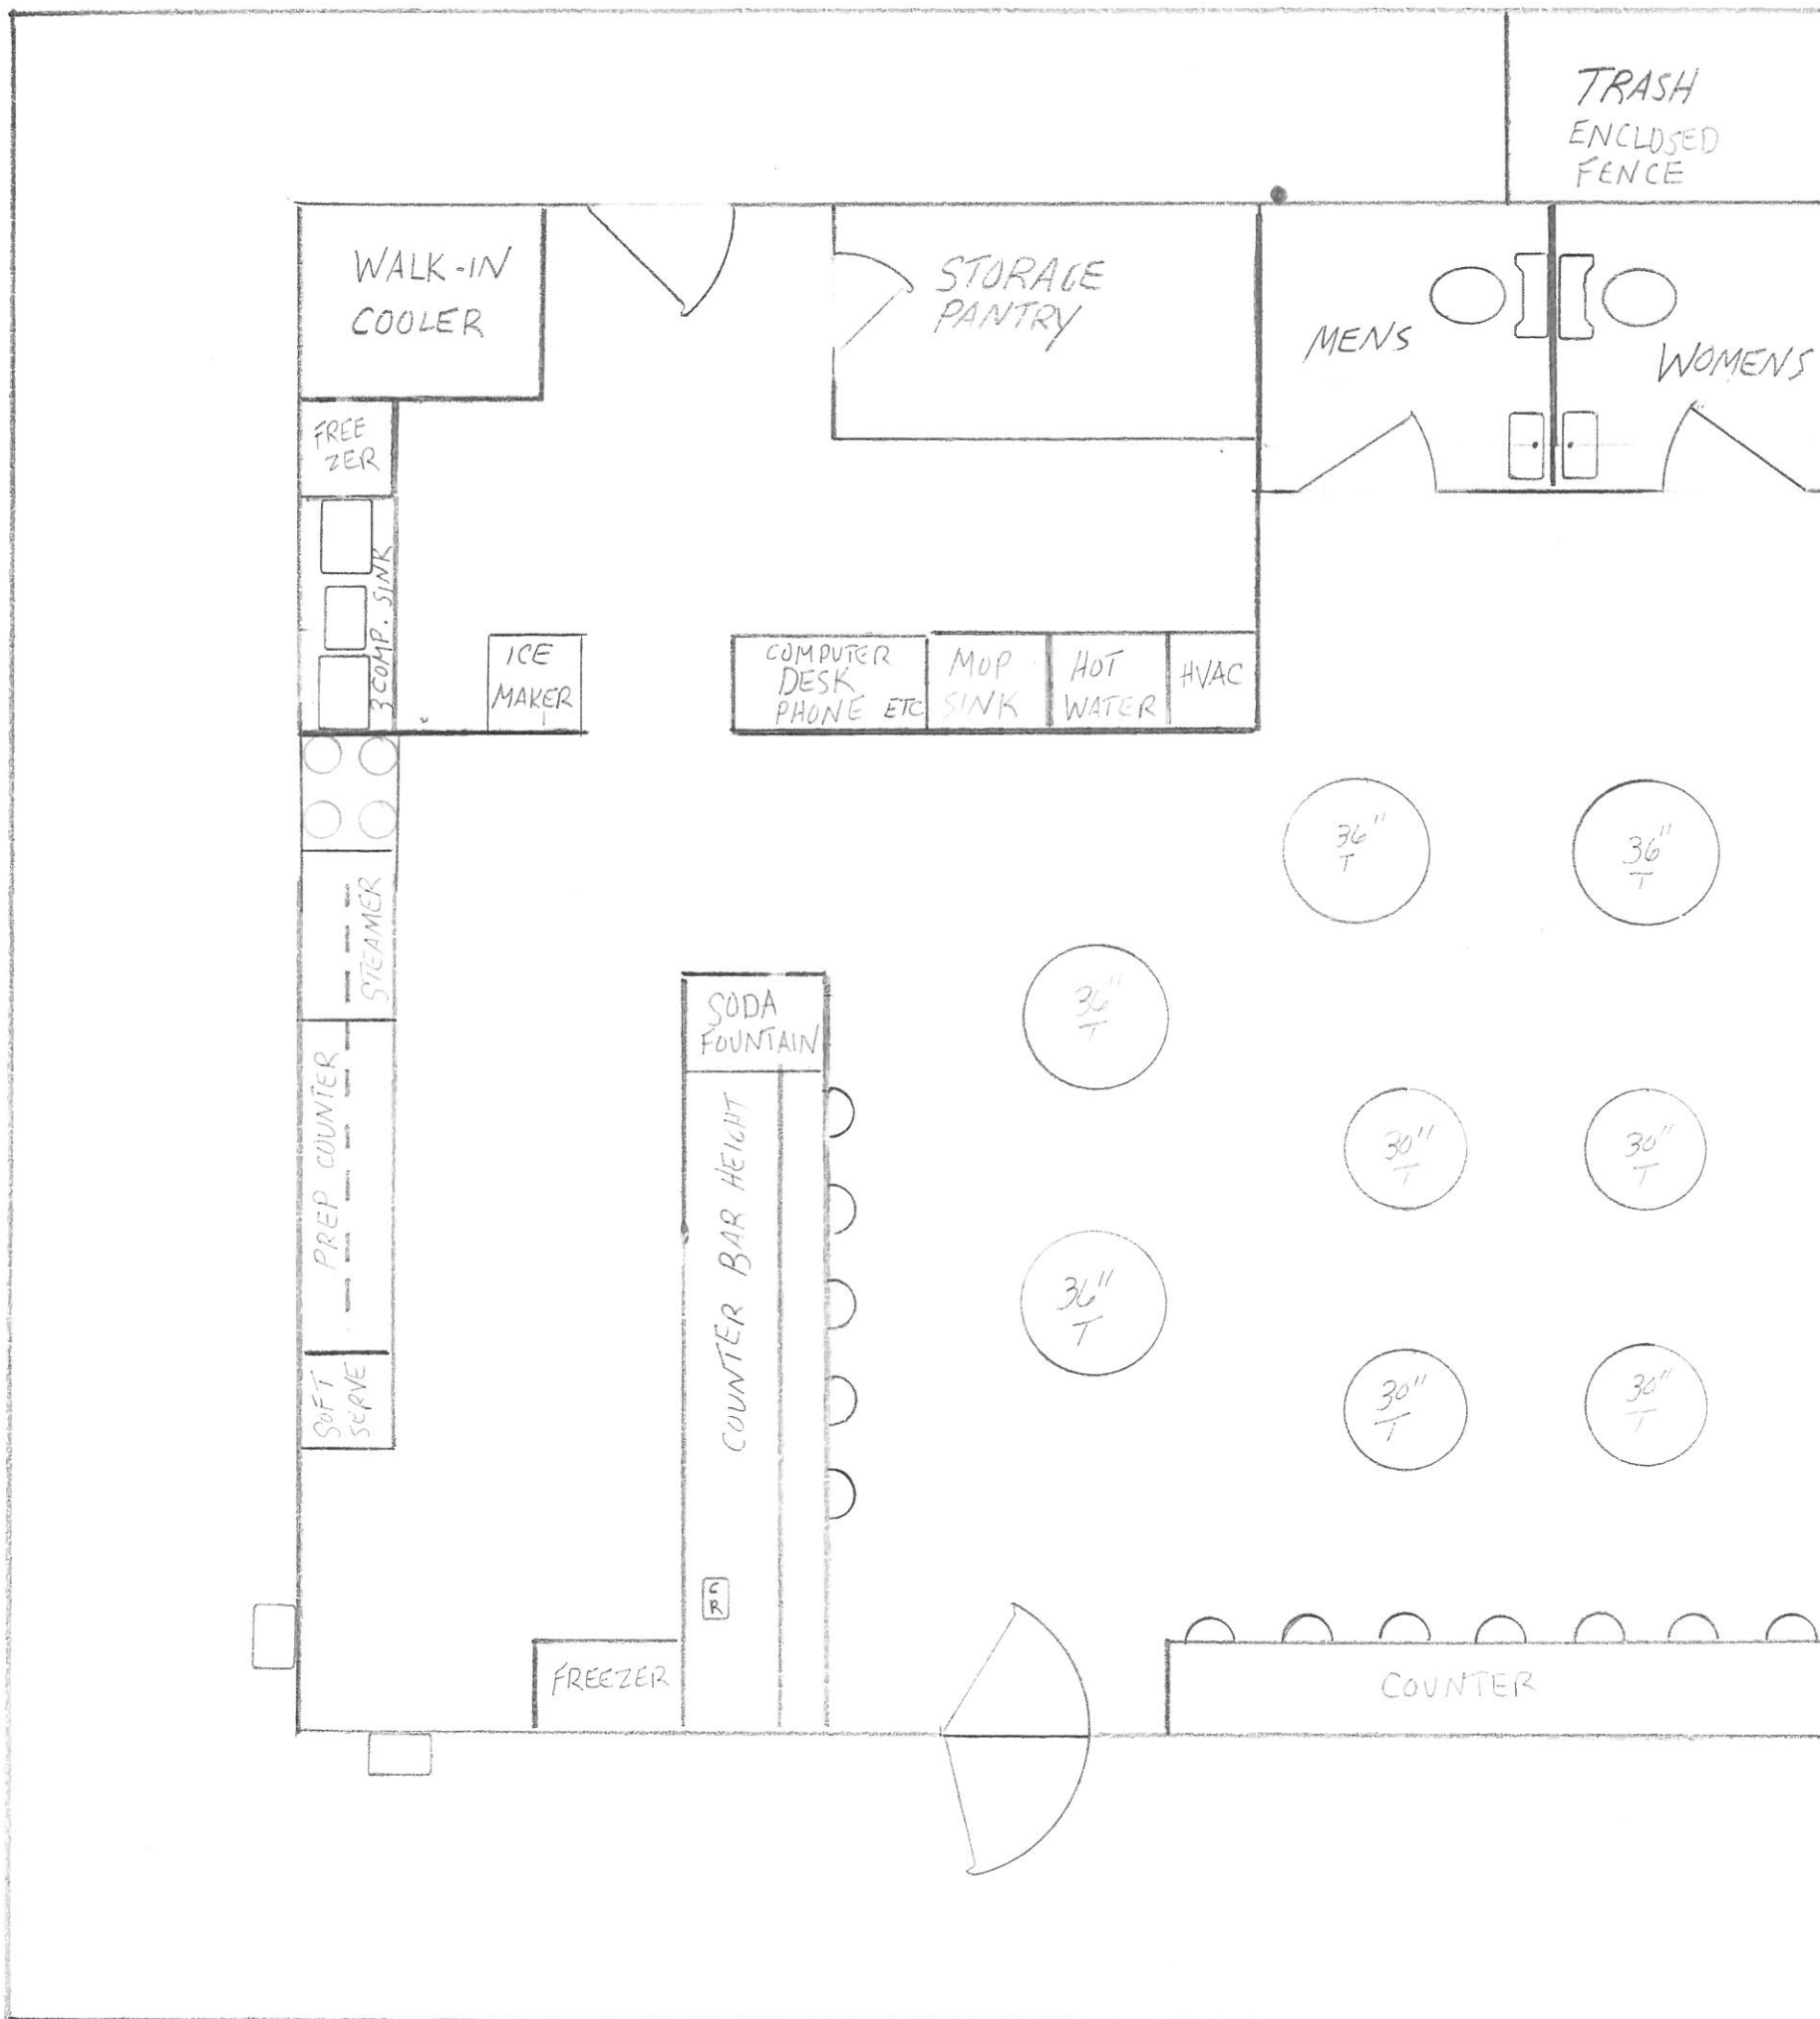

□ = 1'

FRONT

8:12  
PITCH  
ROOF

RIGHT

-32'-

R

R

8:12  
PITCH  
ROOF

R

LEFT

F

REAR

GREENSPACE

22 PARKING  
SPACES  
WITHOUT  
VARIANCE

LESS THAN  
10,000 SQ  
FT DISTURBED