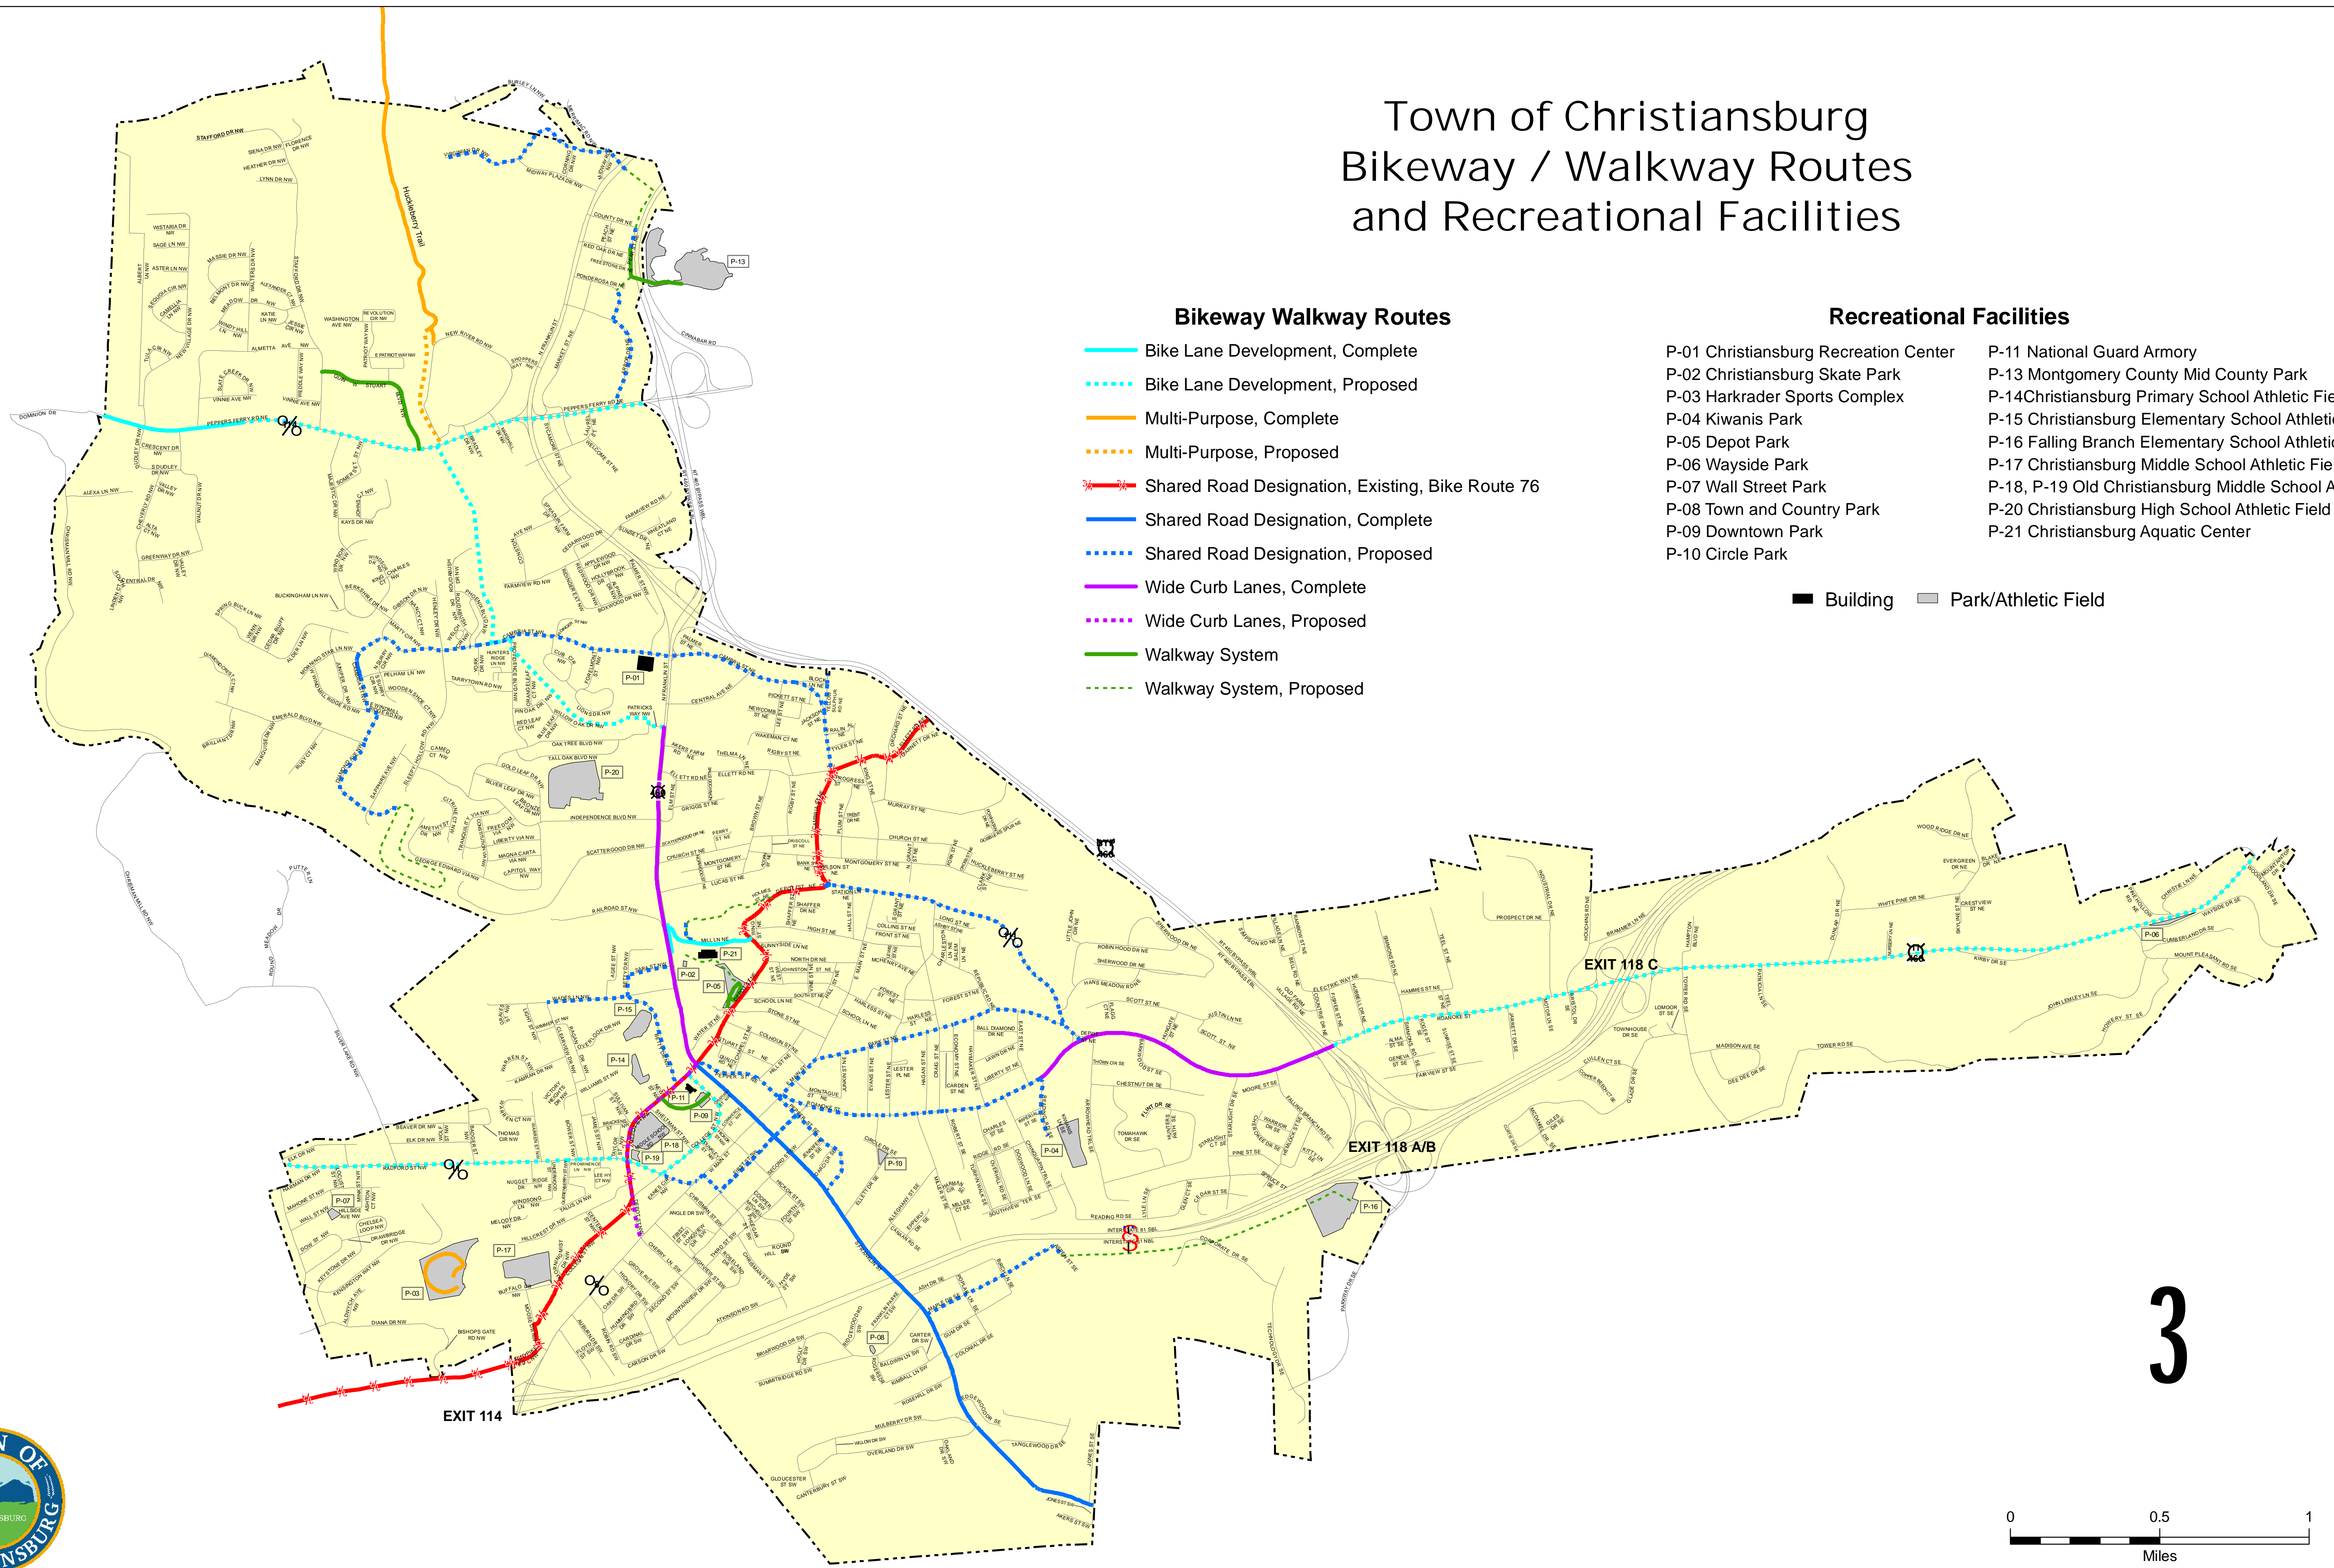

Town of Christiansburg Bikeway / Walkway Routes and Recreational Facilities

Bikeway Walkway Routes

- Bike Lane Development, Complete
- - - Bike Lane Development, Proposed
- Multi-Purpose, Complete
- - - Multi-Purpose, Proposed
- / - Shared Road Designation, Existing, Bike Route 76
- Shared Road Designation, Complete
- - - Shared Road Designation, Proposed
- Wide Curb Lanes, Complete
- - - Wide Curb Lanes, Proposed
- Walkway System
- - - Walkway System, Proposed

Recreational Facilities

- | | |
|---------------------------------------|---|
| P-01 Christiansburg Recreation Center | P-11 National Guard Armory |
| P-02 Christiansburg Skate Park | P-13 Montgomery County Mid County Park |
| P-03 Harkrader Sports Complex | P-14 Christiansburg Primary School Athletic Field |
| P-04 Kiwanis Park | P-15 Christiansburg Elementary School Athletic Field |
| P-05 Depot Park | P-16 Falling Branch Elementary School Athletic Field |
| P-06 Wayside Park | P-17 Christiansburg Middle School Athletic Field |
| P-07 Wall Street Park | P-18, P-19 Old Christiansburg Middle School Athletic Fields |
| P-08 Town and Country Park | P-20 Christiansburg High School Athletic Field |
| P-09 Downtown Park | P-21 Christiansburg Aquatic Center |
| P-10 Circle Park | |